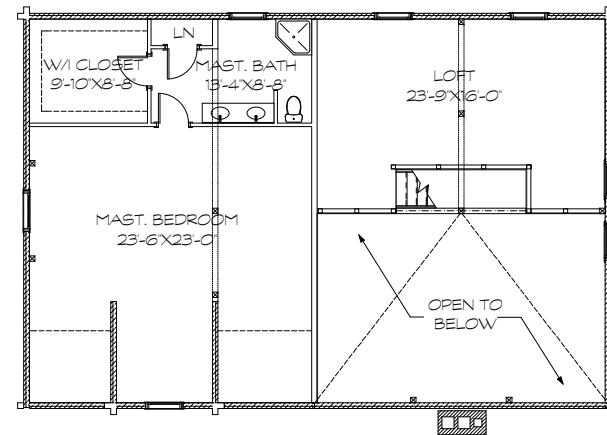

## Victoria

Sq. Ft. 2522  
Size: 48x32  
Baths: 2  
Bedrooms: 3

FRONT

LEFT

REAR

RIGHT

FIRST FLOOR

SECOND FLOOR