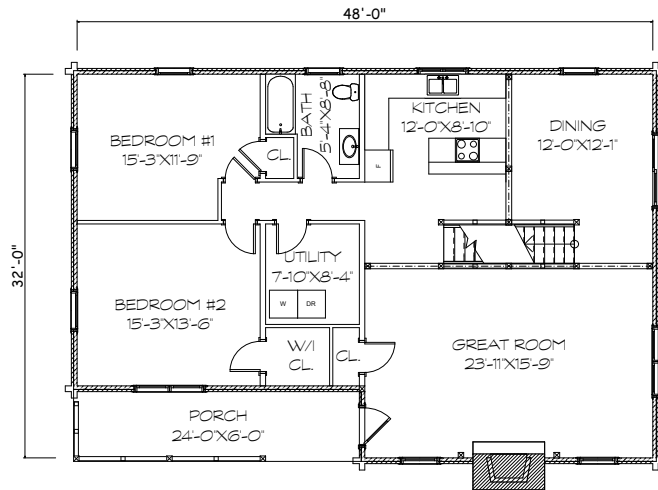

## Victoria

Sq. Ft. 2522  
Size: 48x32  
Baths: 2  
Bedrooms: 3

FRONT

LEFT

REAR

RIGHT

FIRST FLOOR

SECOND FLOOR