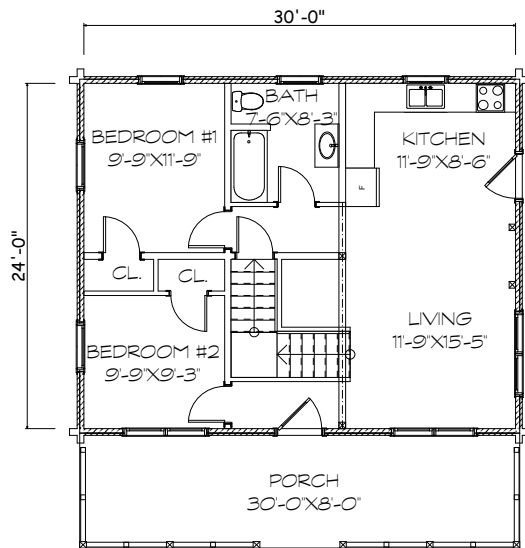

MOOSEHEAD CEDAR LOG HOMES

Haven

Sq. Ft: 1095
Size: 30x24
Baths: 1
Bedrooms: 2

FRONT

LEFT

REAR

RIGHT

FIRST FLOOR

SECOND FLOOR