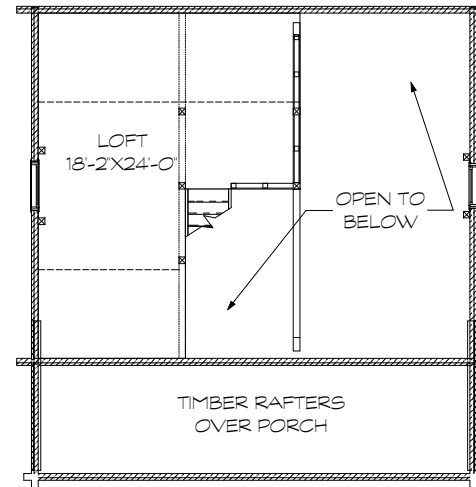

MOOSEHEAD CEDAR LOG HOMES

Haven

Sq. Ft: 1095
Size: 30x24
Baths: 1
Bedrooms: 2

FRONT

LEFT

REAR

RIGHT

FIRST FLOOR

SECOND FLOOR