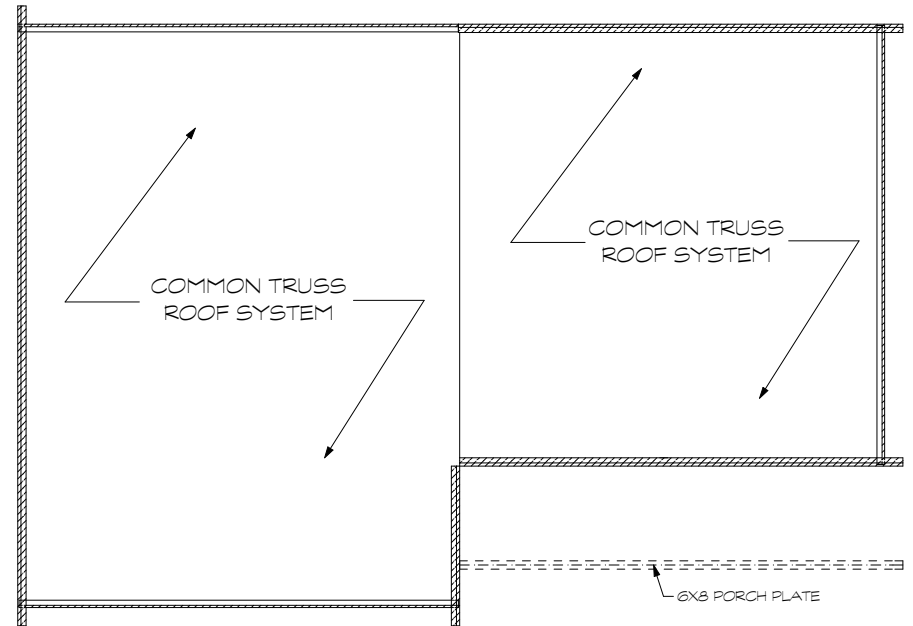

MOOSEHEAD CEDAR LOG HOMES

"The Woodland Collection"

The Greenwood

Sq. Ft: 1391
Size: 48'W32'L
Baths: 2
Bedrooms: 3

FRONT

LEFT

REAR

RIGHT

FIRST FLOOR

SECOND FLOOR