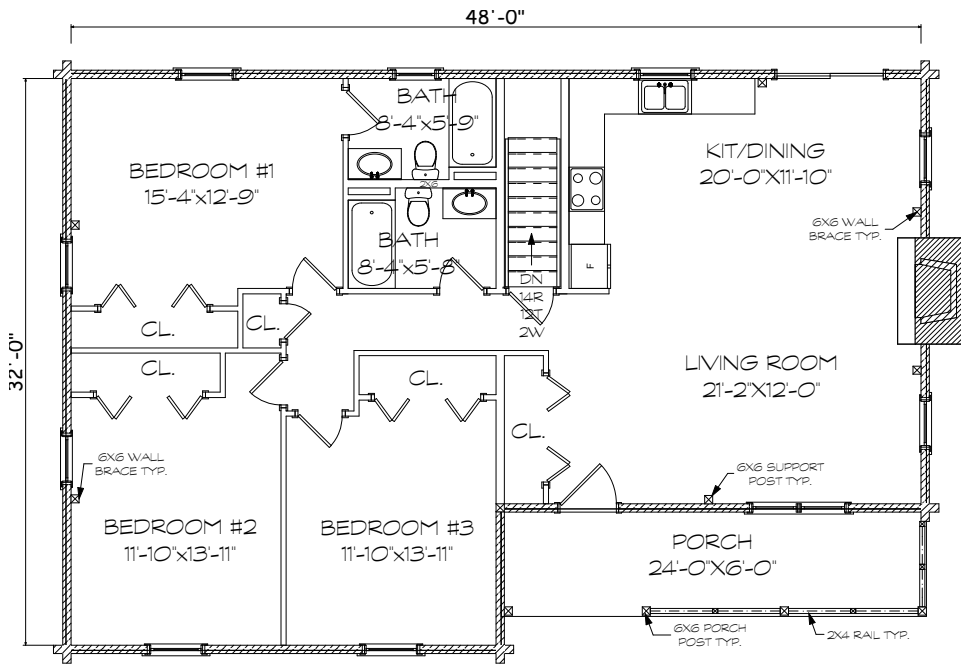

MOOSEHEAD CEDAR LOG HOMES

"The Woodland Collection"

The Greenwood

Sq. Ft: 1391
Size: 48'W32'L
Baths: 2
Bedrooms: 3

FRONT

LEFT

REAR

RIGHT

FIRST FLOOR

SECOND FLOOR