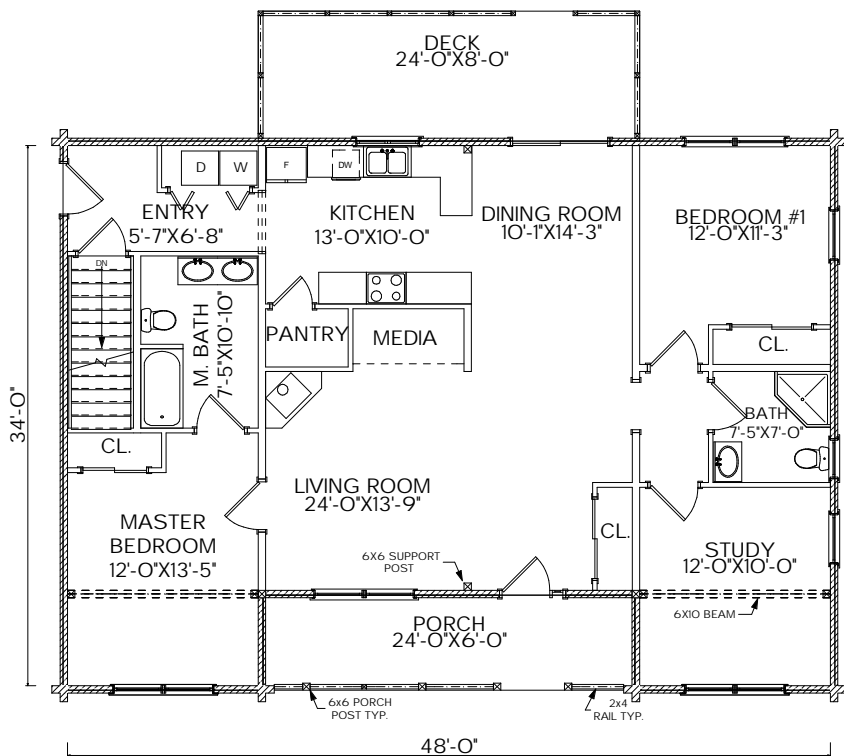

MOOSEHEAD CEDAR LOG HOMES

The Bigelow

Sq. Ft.: 1,540
Size: 48'Wx34'L
Baths: 2
Bedrooms: 3

FRONT

LEFT

REAR

RIGHT

FIRST FLOOR

SECOND FLOOR