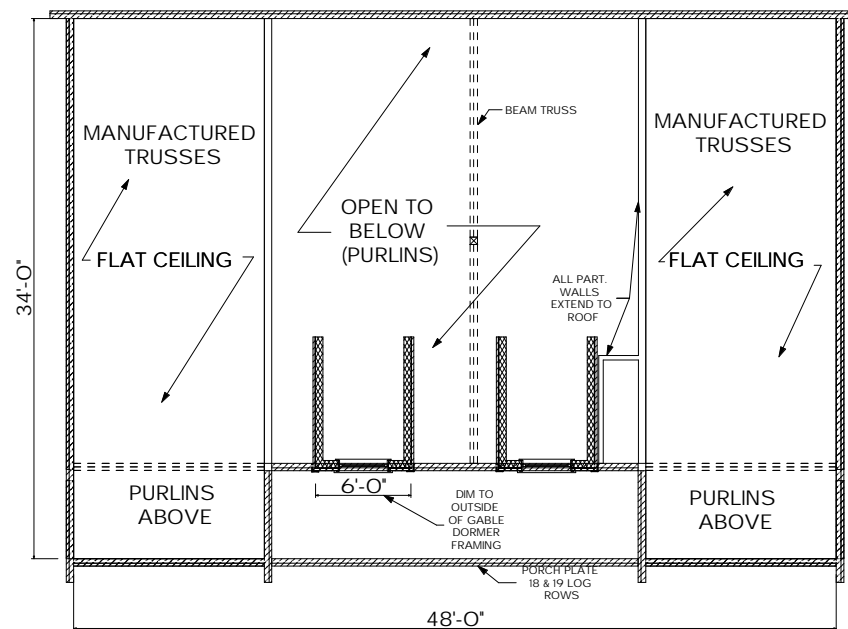

MOOSEHEAD CEDAR LOG HOMES

The Bigelow

Sq. Ft.: 1,540
Size: 48'Wx34'L
Baths: 2
Bedrooms: 3

FRONT

LEFT

REAR

RIGHT

FIRST FLOOR

SECOND FLOOR