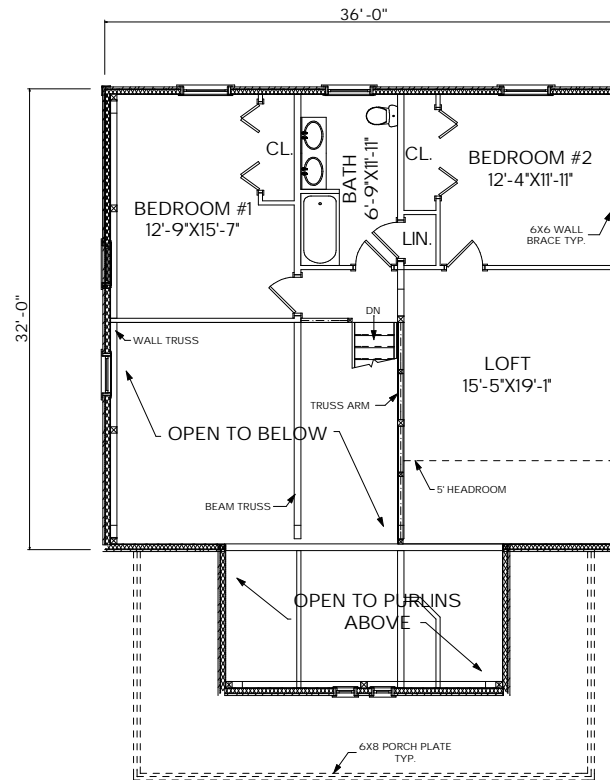

MOOSEHEAD CEDAR LOG HOMES

The Attean

Sq. Ft.: 2,145
Size: 36'Wx42'L
Baths: 3
Bedrooms: 3

FRONT

LEFT

REAR

RIGHT

FIRST FLOOR

SECOND FLOOR