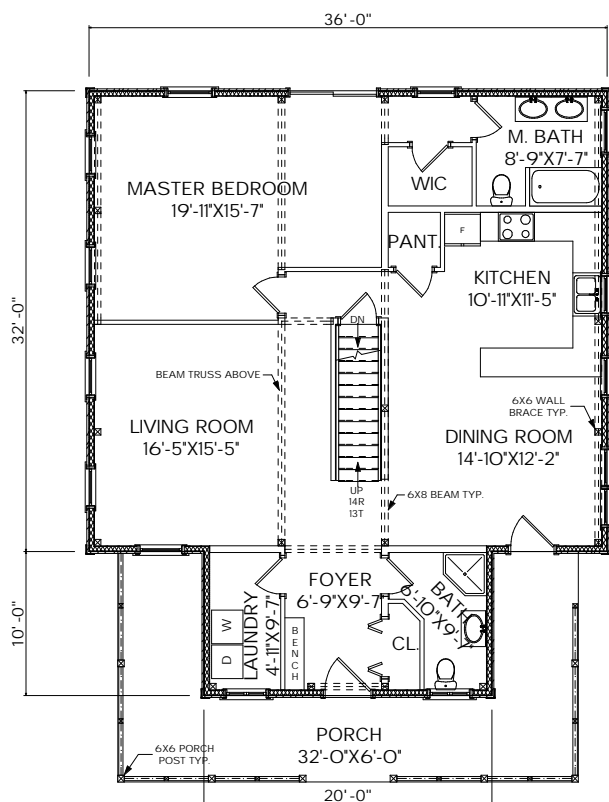

MOOSEHEAD CEDAR LOG HOMES

The Attean

Sq. Ft.: 2,145
Size: 36'Wx42'L
Baths: 3
Bedrooms: 3

FRONT

LEFT

REAR

RIGHT

FIRST FLOOR

SECOND FLOOR