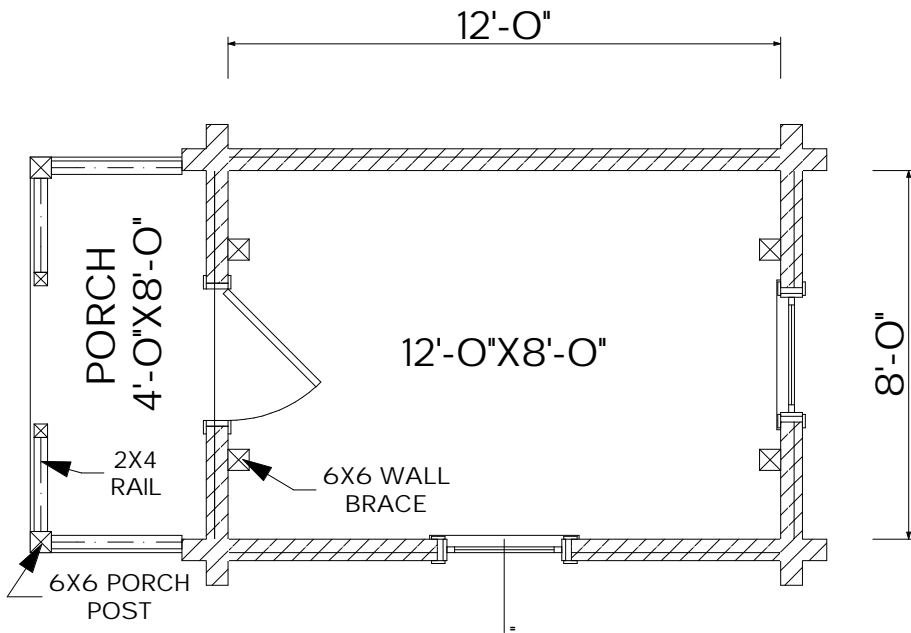

## The Streamside

Sq. Ft.: 108  
Size: 12'Wx8'L

"Adventure Series"

FRONT

LEFT

REAR

RIGHT

FIRST FLOOR