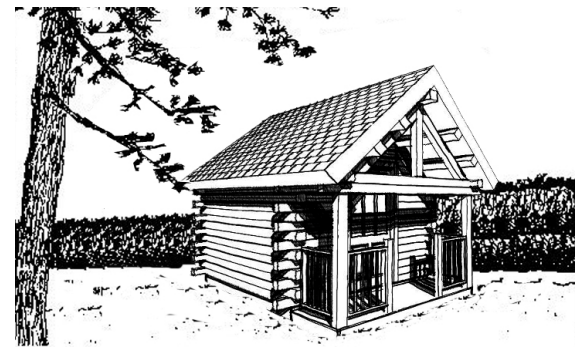

# MOOSEHEAD CEDAR LOG HOMES

## The Streamside

Sq. Ft.: 108  
Size: 12'Wx8'L

"Adventure Series"

FRONT

LEFT

REAR

RIGHT

FIRST FLOOR