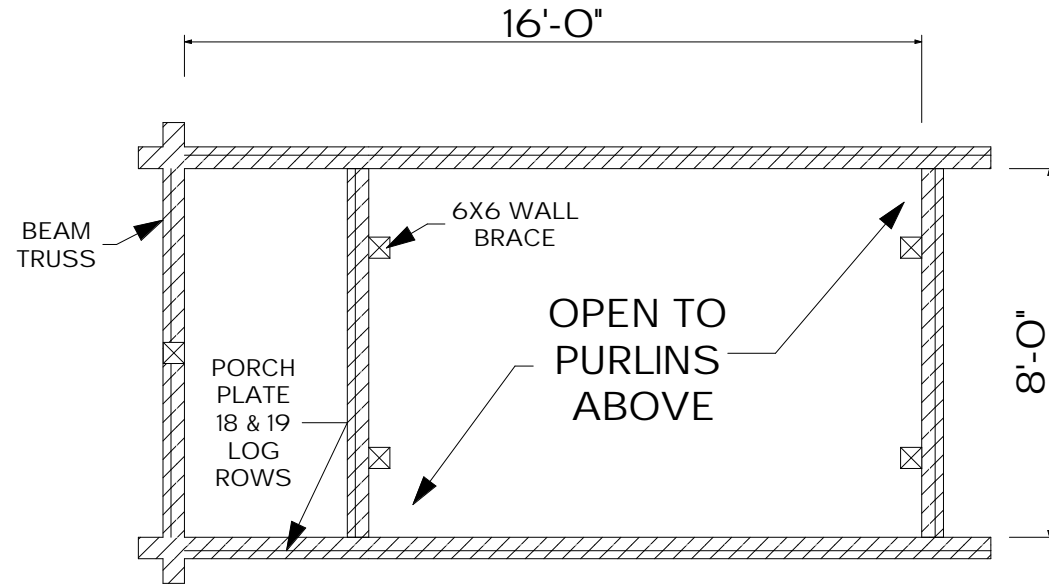

## The Streamside

Sq. Ft.: 108  
Size: 12'Wx8'L

"Adventure Series"

FRONT

LEFT

REAR

RIGHT

FIRST FLOOR