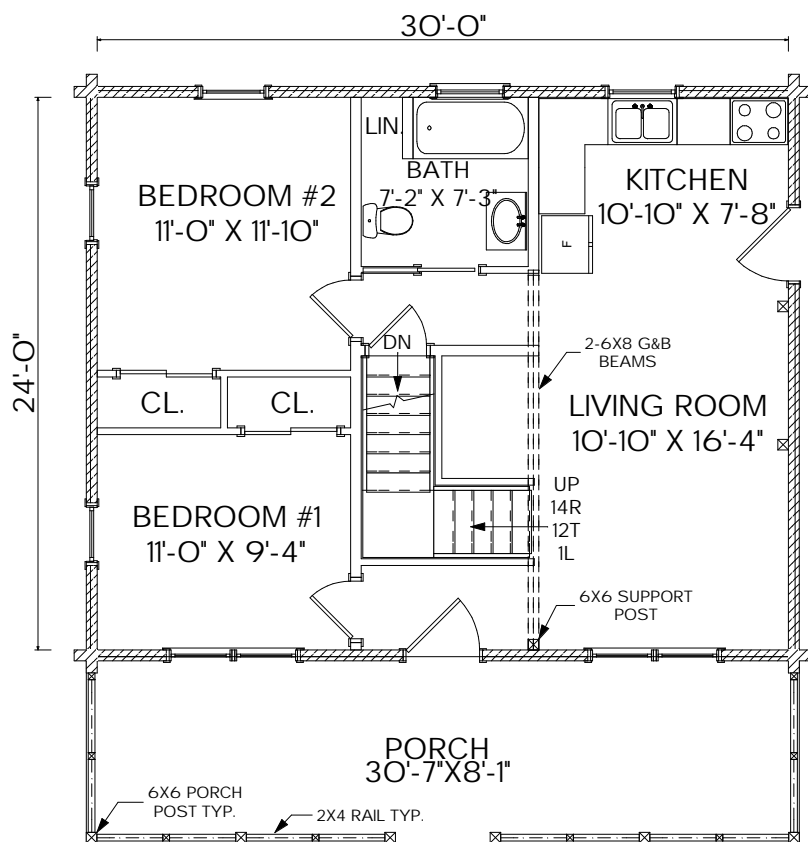

MOOSEHEAD CEDAR LOG HOMES

The Haven

Sq. Ft.: 1,114
Size: 30'Wx24'L
Baths: 1
Bedrooms: 2

FRONT

LEFT

REAR

RIGHT

FIRST FLOOR

SECOND FLOOR