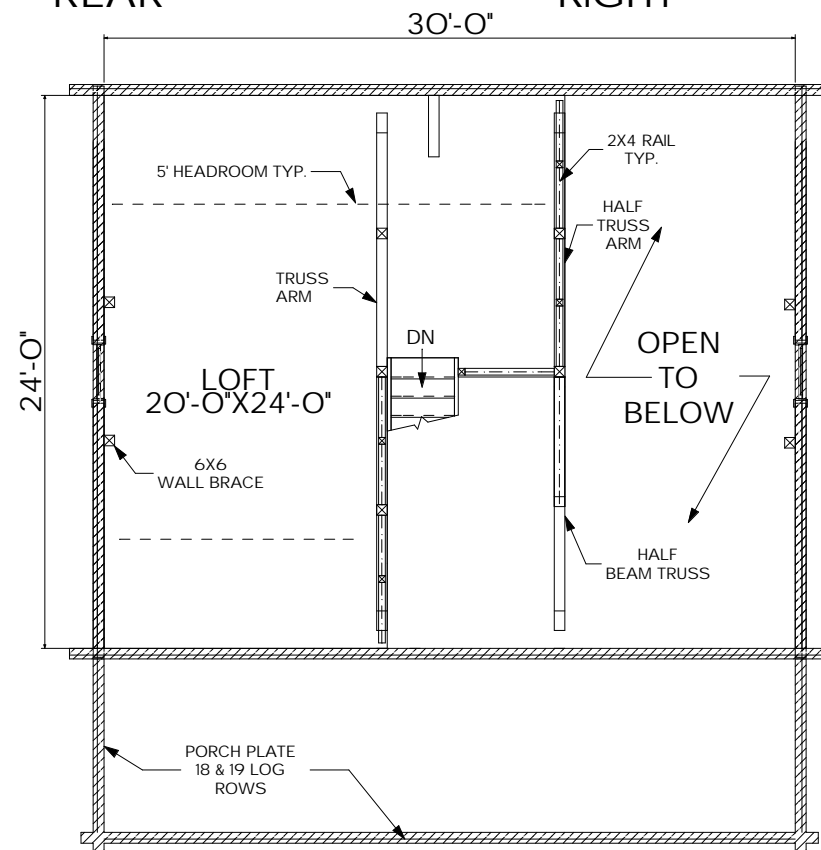

MOOSEHEAD CEDAR LOG HOMES

The Haven

Sq. Ft.: 1,114
Size: 30'Wx24'L
Baths: 1
Bedrooms: 2

FRONT

LEFT

REAR

RIGHT

FIRST FLOOR

SECOND FLOOR