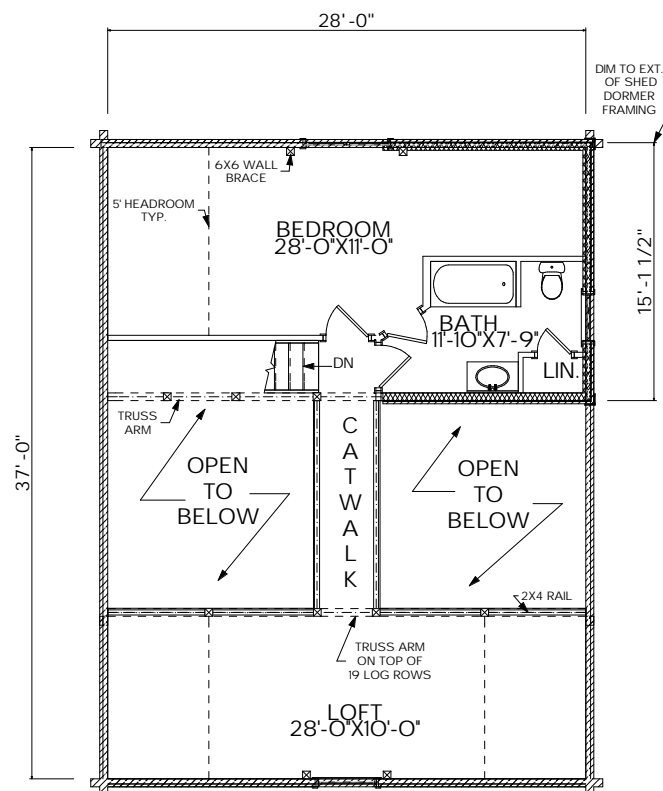

## The Harrington

Sq. Ft.: 1,487  
Size: 28'Wx37'L  
Baths: 2  
Bedrooms: 2

FRONT

LEFT

REAR

RIGHT

FIRST FLOOR

SECOND FLOOR