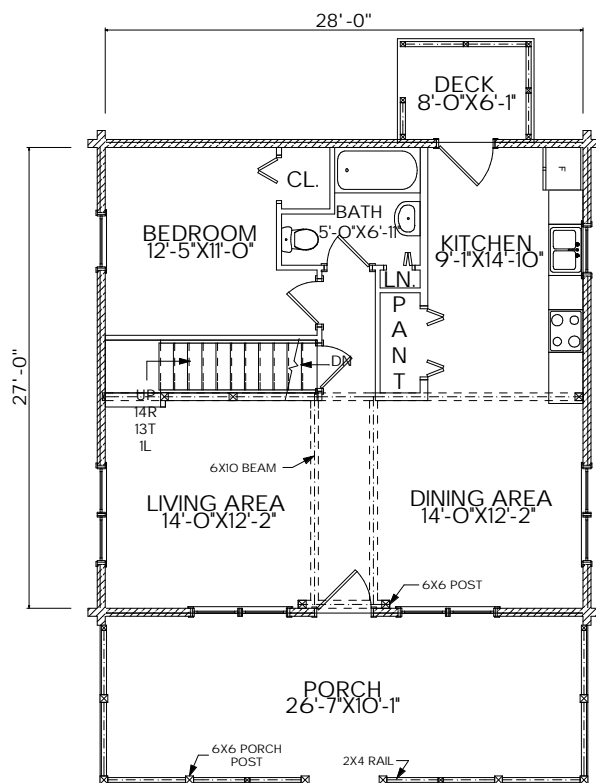

## The Harrington

Sq. Ft.: 1,487  
Size: 28'Wx37'L  
Baths: 2  
Bedrooms: 2

FRONT

LEFT

REAR

RIGHT

FIRST FLOOR

SECOND FLOOR