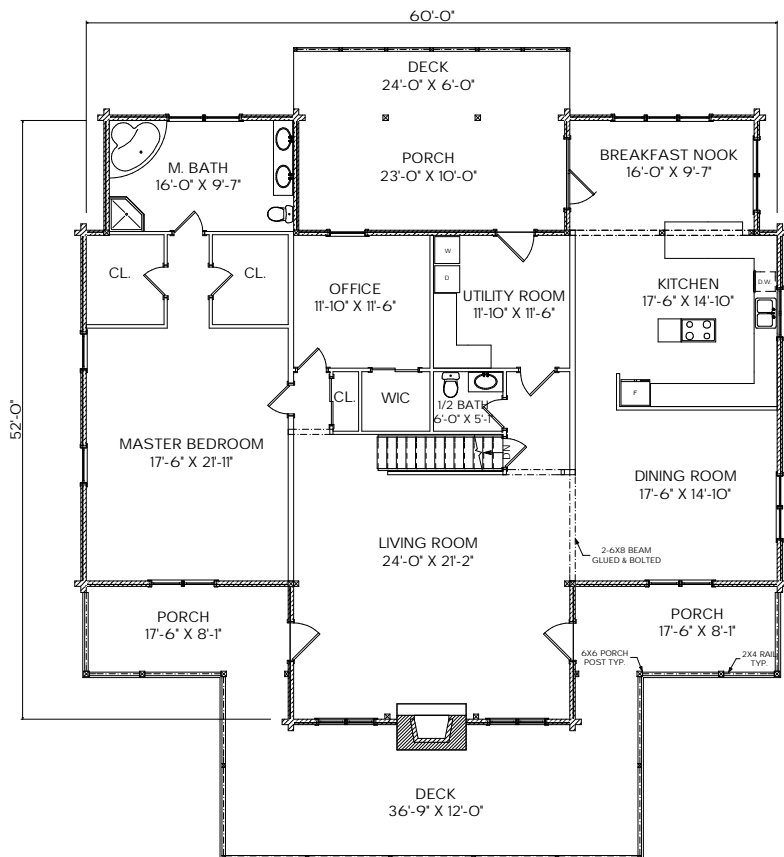

## The Bridgewater

Sq. Ft.: 3,995  
Size: 60'Wx52'L  
Baths: 4  
Bedrooms: 3-4

FRONT

LEFT

REAR

RIGHT

FIRST FLOOR

SECOND FLOOR