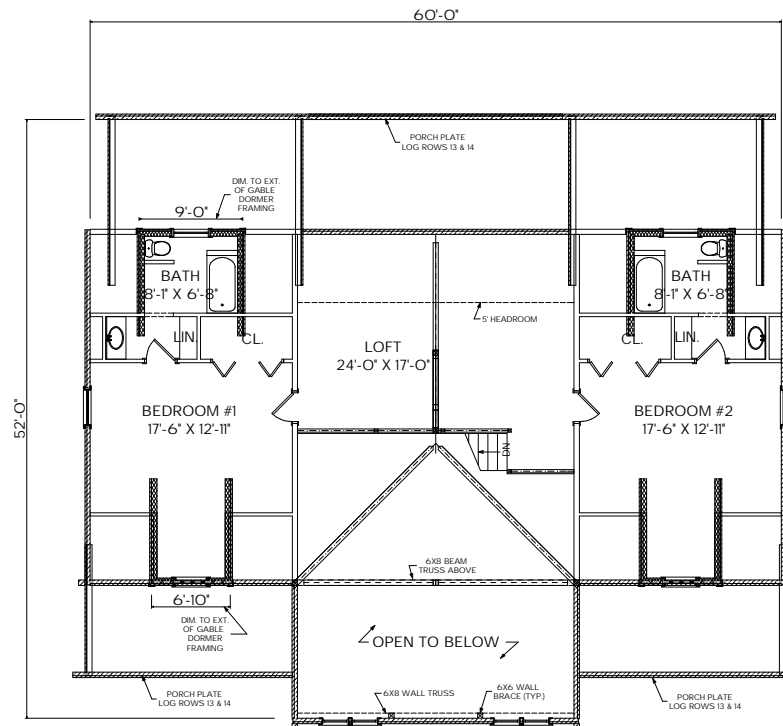

## The Bridgewater

Sq. Ft.: 3,995  
Size: 60'Wx52'L  
Baths: 4  
Bedrooms: 3-4

FRONT

LEFT

REAR

RIGHT

FIRST FLOOR

SECOND FLOOR