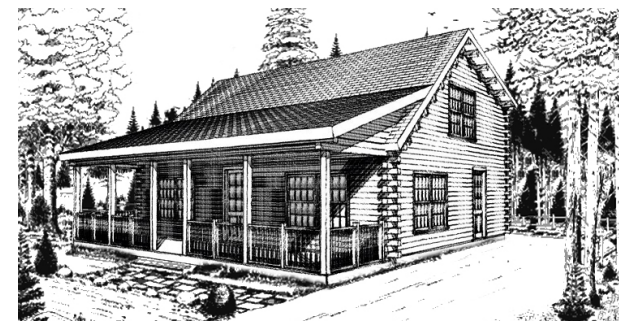

# MOOSEHEAD CEDAR LOG HOMES

## The Appalachian

Sq. Ft.: 1,698  
Size: 32'Wx26'L  
Baths: 2  
Bedrooms: 3

FRONT

LEFT

REAR

RIGHT

FIRST FLOOR

SECOND FLOOR