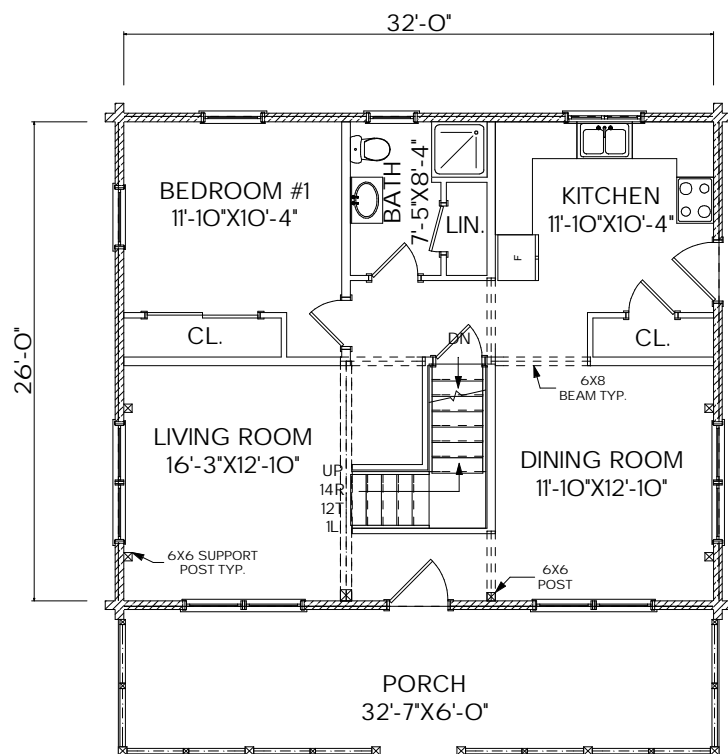

## The Appalachian

Sq. Ft.: 1,698  
Size: 32'Wx26'L  
Baths: 2  
Bedrooms: 3

FRONT

LEFT

REAR

RIGHT

FIRST FLOOR

SECOND FLOOR