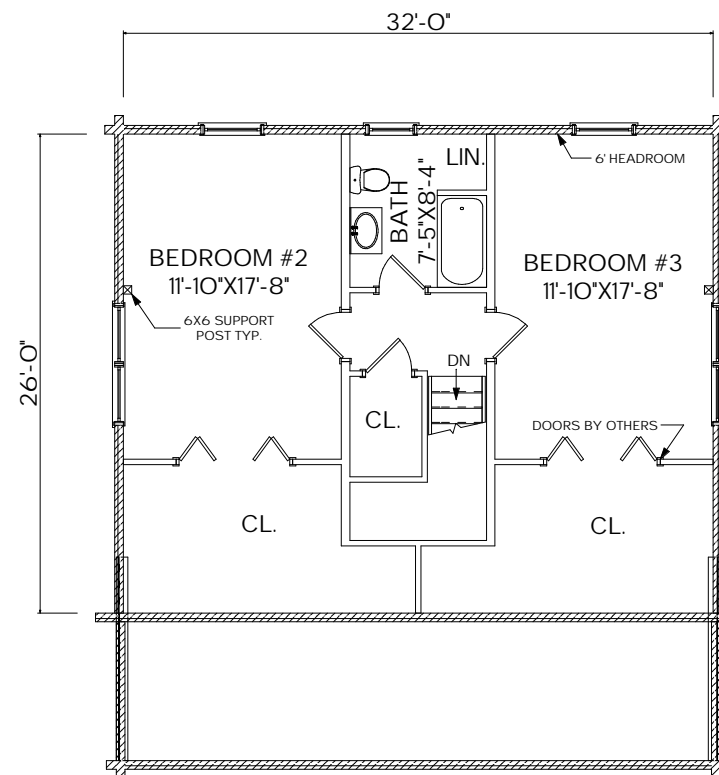

## The Appalachian

Sq. Ft.: 1,698  
Size: 32'Wx26'L  
Baths: 2  
Bedrooms: 3

FRONT

LEFT

REAR

RIGHT

FIRST FLOOR

SECOND FLOOR